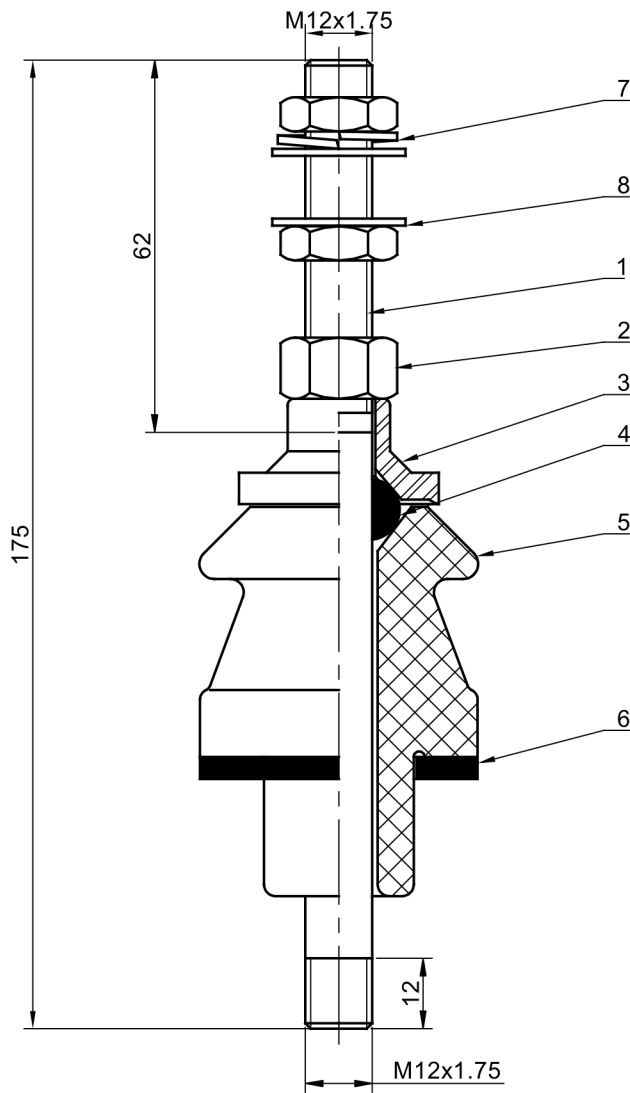

HP058470.2

TECHNICAL SPECIFICATION

- 1. Rated voltage 1kV
- 2. Rated current 250A

6	Flange gasket	NBR	1
5	Insulation body	Porcelain	1
4	Ring gasket	NBR	1
3	Cover	Brass	1
2	Nut/Lock nut	Brass	1/2
1	Conductor rod	Brass	1

NO	DESCRIPTION	MATERIALS	QTY	NO	DESCRIPTION	MATERIALS	QTY
8	Washer	Brass	2	2	Nut/Lock nut	Brass	1/2
7	Spring washer	Stainless steel	1	1	Conductor rod	Brass	1

Material	Weight		 ISOLEX Milano Italy	Drawing No.		
Porcelain				ID10506		
	Date	Name		UNIT	SCALE	COLOUR
Drawn	2021-06-01			mm	NTS	Brown
Checked			Title	1kV/250A (BUSHING)		
Approved						